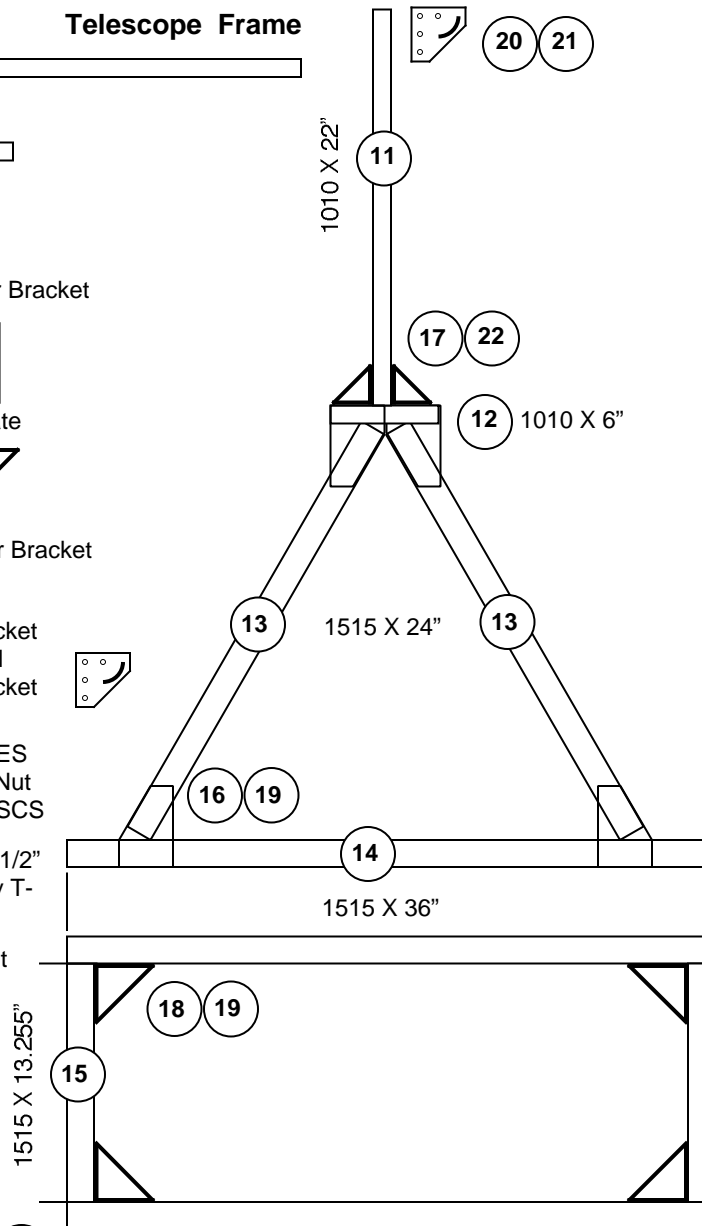

Telescope Frame

11 4 @ 22"
1010

12 4 @ 6"
1010

17 4 @ 4236
10 SERIES
4 Hole
Inside Gusset Corner Bracket

16 16 @ 4361
15 SERIES
4 Hole
60° Angle Joining Plate

18 8 @ 4336
15 SERIES
4 Hole
Inside Gusset Corner Bracket

20 2 @ 4139 Left-Hand
90 Degree Pivot Bracket
2 @ 4148 Right-Hand
90 Degree Pivot Bracket
1010 SERIES

19 48 @ 3355 15 SERIES
Double Economy T-Nut
5/16-18 X 5/8" FBHSCS

21 12 @ 3321 1/4-20 X 1/2"
FBHSCS & Economy T-Nut

22 32 @ 3393 To Mount
10 SERIES Inside
Corner Bracket

4 @ 36"
1515

8 @ 24"
1515

4 @ 13.255"
1515